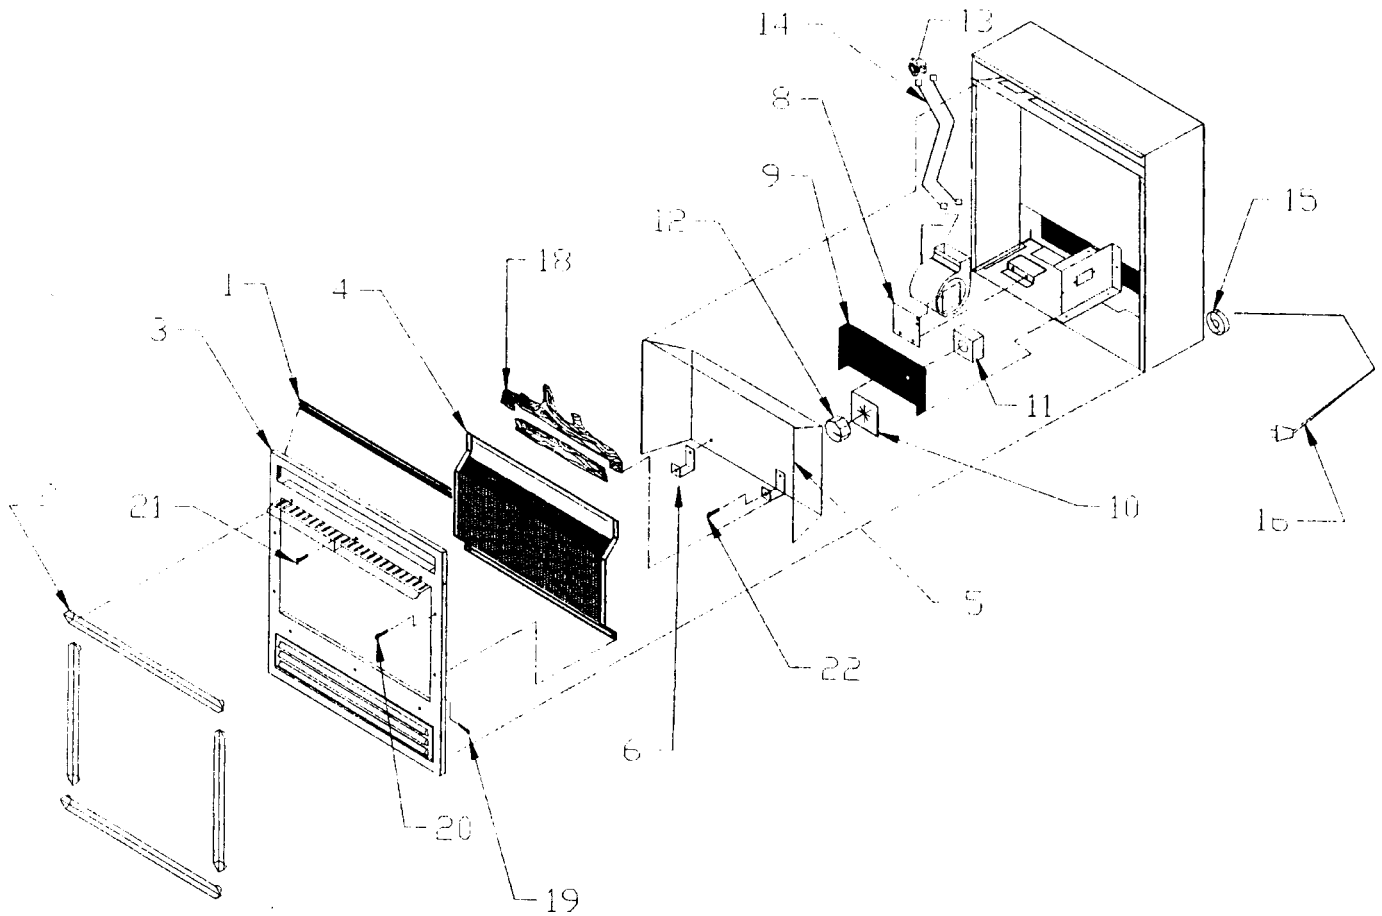

Masport®

Little Buck (Wallmount)

Part Numbers	Natural Gas	5.4kw	551448
		7.3kw	M1127N
	LPG	5.4kw	551449
		7.3kw	M1127L

From Serial Number 051860

Item No	Part No	Description	Qty	Item No	Part No	Description	Qty
1	551417	Rod, Vent	3	12	551411	Knob, Rheostat	1
2	551420	Trim, Brass	4	13	551437	Thermostat, Disc-110°	1
3	551426	Front	1	14	551409	Wire, Thermo Jumper	2
4	551421	Screen, Front	1	15	551403	Relief, Strain	1
5	551423	Shield, Inner	1	16	551433	Cord, Power	1
6	551412	Holder, Log	2	17	551398	Louvre, Door-Brass Cover	3
7	551425	Motor	1	18	551424	Log Set	2
8	551414	Brace, Motor	1	19	551404	Screw, Pan #10 x 1/2"	2
9	551430	Cover, Screen-Motor	1	20	551402	Screw, #10 x 3/4" Hex	2
10	551407	Label, Control Speed-Fan	1	21	551401	Screw, #10 x 1/2" Hex	6
11	551440	Rheostat	1	22	551399	Screw, Drywall 6 x 1 1/2"	2

Bold Text = Assemblies
Bulleted Text = Items included in Assemblies

When ordering PLEASE QUOTE PART NUMBER & Description, NOT Illustration No.
 Determine right or left hand side from standing inviewing position

Bold Text = Assemblies
Bulleted Text = Items included in Assemblies

Part No	Description	Qty
NOT ILLUSTRATED		
551428	Base, Burner - LPG	1
551427	Base, Burner - Natural Gas	1
551405	Terminal - Male	1
551406	Terminal - Female	1
551423	Shield-Inner	1
551451	Wire-Ignition - 355mm	1