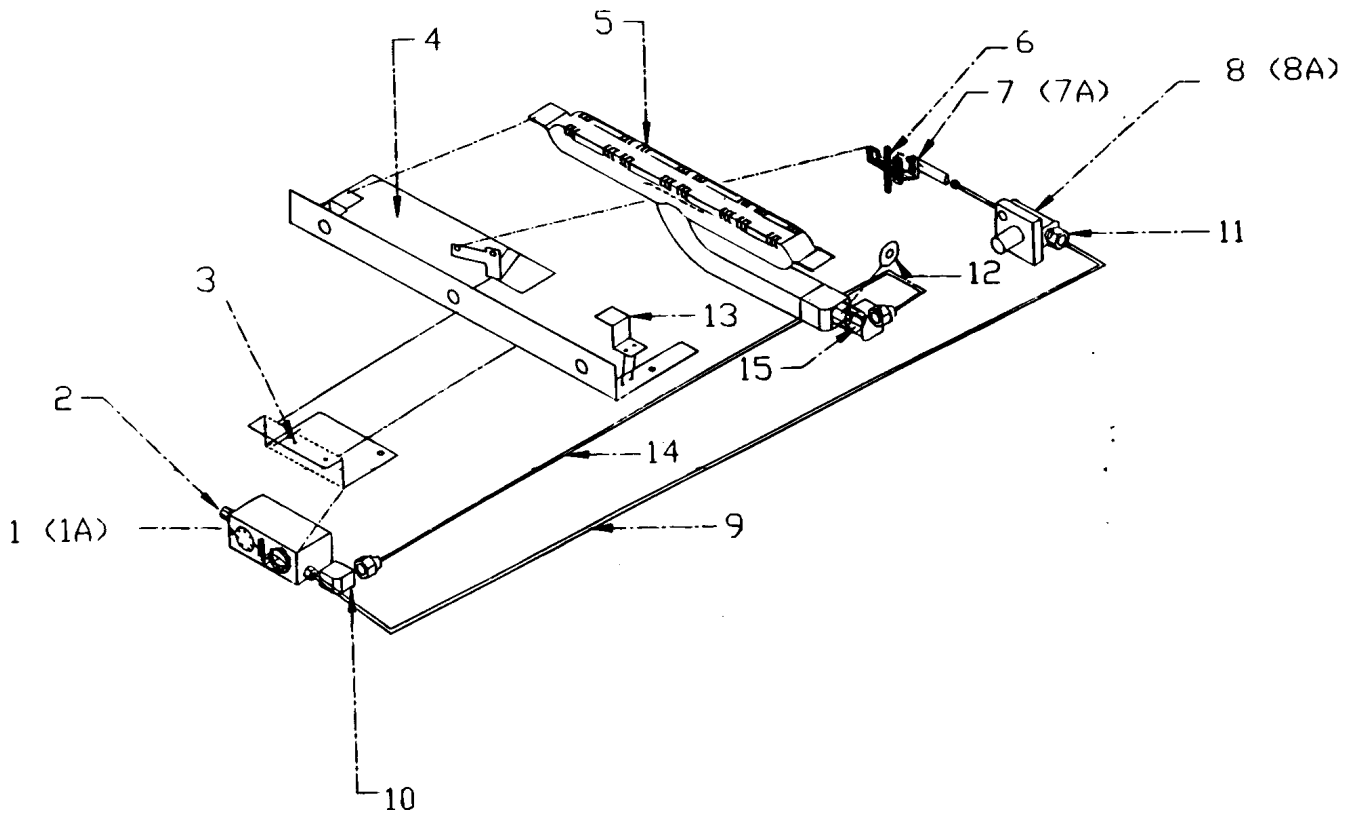

Masport®

Little Buck (Wallmount)

Part Numbers	Natural Gas	5.4kw	551448
		7.3kw	M1127N
	LPG	5.4kw	551449
		7.3kw	M1127L

From Serial Number 051860

Item No	Part No	Description	Qty	Item No	Part No	Description	Qty
1	551417	Rod, Vent	3	12	551411	Knob, Rheostat	1
2	551420	Trim, Brass	4	13	551437	Thermostat, Disc-110°	1
3	551426	Front	1	14	551409	Wire, Thermo Jumper	2
4	551421	Screen, Front	1	15	551403	Relief, Strain	1
5	551423	Shield, Inner	1	16	551433	Cord, Power	1
6	551412	Holder, Log	2	17	551398	Louvre, Door-Brass Cover	3
7	551425	Motor	1	18	551424	Log Set	2
8	551414	Brace, Motor	1	19	551404	Screw, Pan #10 x 1/2"	2
9	551430	Cover, Screen-Motor	1	20	551402	Screw, #10 x 3/4" Hex	2
10	551407	Label, Control Speed-Fan	1	21	551401	Screw, #10 x 1/2" Hex	6
11	551440	Rheostat	1	22	551399	Screw, Drywall 6 x 1 1/2"	2

Bold Text = Assemblies
Bulleted Text = Items included in Assemblies

When ordering PLEASE QUOTE PART NUMBER & Description, NOT Illustration No.
 Determine right or left hand side from standing inviewing position

Bold Text = Assemblies
Bulleted Text = Items included in Assemblies

Part No	Description	Qty
NOT ILLUSTRATED		
551428	Base, Burner - LPG	1
551427	Base, Burner - Natural Gas	1
551405	Terminal - Male	1
551406	Terminal - Female	1
551423	Shield-Inner	1
551451	Wire-Ignition - 355mm	1